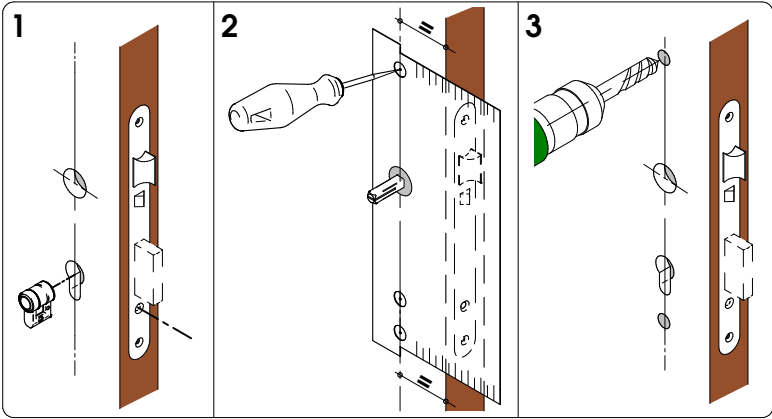

2-3/4" 2-3/8"

$\phi 14 (9/16")$

XS4 One Original

7 / 8 / 9

106 (4-11/64")

$\phi 25 (1")$

ϕ HANDLE AXIS

*OPTIONAL 7F MODEL
112 (4-7/16")

145 (5-23/32")

$\phi 14 (9/16")$

*OPTIONAL 7F MODEL

$\phi 14 (9/16")$

SALTO
inspiredaccess

2-3/4" 2-3/8"

200191
09/18

XS4 One Original

□ 7 / □ 8 / □ 9

145 (5-23/32")

* OPTIONAL 7F MODEL

SALTO
inspiredaccess