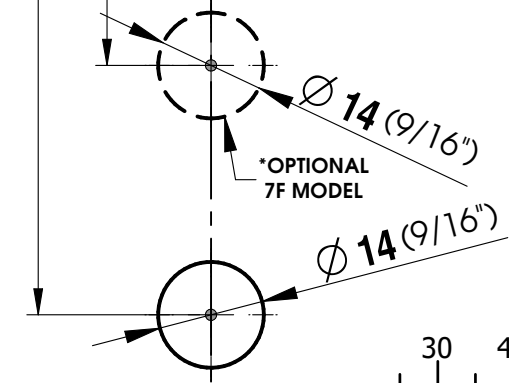

2-3/4" 2-3/8"

$\phi 14 (9/16")$

XS4 One Original

7 / 8 / 9

106 (4-11/64")

$\phi 25 (1")$

ϕ HANDLE AXIS

*OPTIONAL 7F MODEL
112 (4-7/16")

145 (5-23/32")

$\phi 14 (9/16")$

*OPTIONAL 7F MODEL

$\phi 14 (9/16")$

SALTO
inspiredaccess

2-3/4" 2-3/8"

200191
09/18

XS4 One Original

□ 7 / □ 8 / □ 9

145 (5-23/32")

* OPTIONAL 7F MODEL

SALTO
inspiredaccess