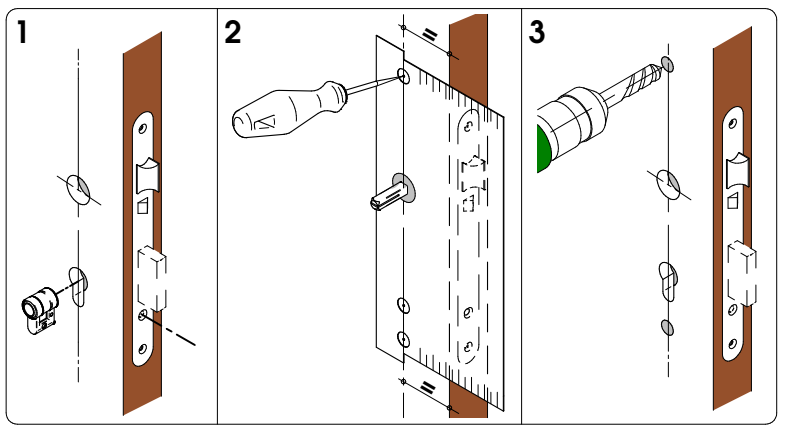

145 (5-23/32")

$\phi 14 (9/16")$

*OPTIONAL 7F MODEL

$\phi 14 (9/16")$

SALTO
inspiredaccess

2-3/4" 2-3/8"

200191
09/18

XS4 One Original

□ 7 / □ 8 / □ 9

145 (5-23/32")

* OPTIONAL 7F MODEL

SALTO
inspiredaccess