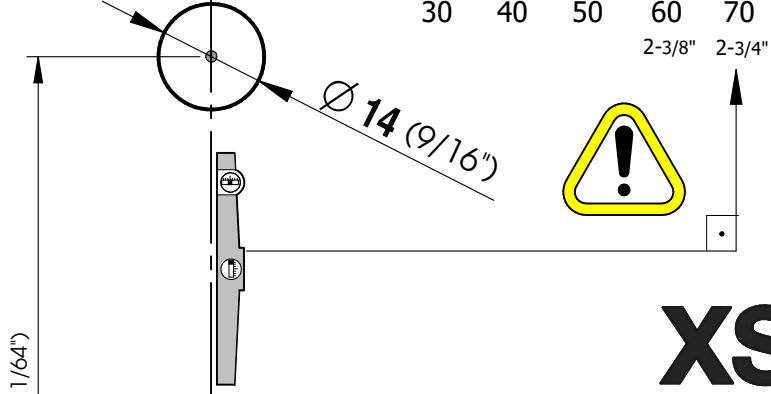

2-3/4" 2-3/8"

$\phi 14 (9/16")$

XS4 One Original

7 / 8 / 9

106 (4-11/64")

$\phi 25 (1")$

ϕ HANDLE AXIS

*OPTIONAL 7F MODEL
112 (4-7/16")

145 (5-23/32")

$\phi 14 (9/16")$

*OPTIONAL 7F MODEL

$\phi 14 (9/16")$

SALTO
inspiredaccess

2-3/4" 2-3/8"

200191
09/18

XS4 One Original

□ 7 / □ 8 / □ 9

145 (5-23/32")

* OPTIONAL 7F MODEL

SALTO
inspiredaccess