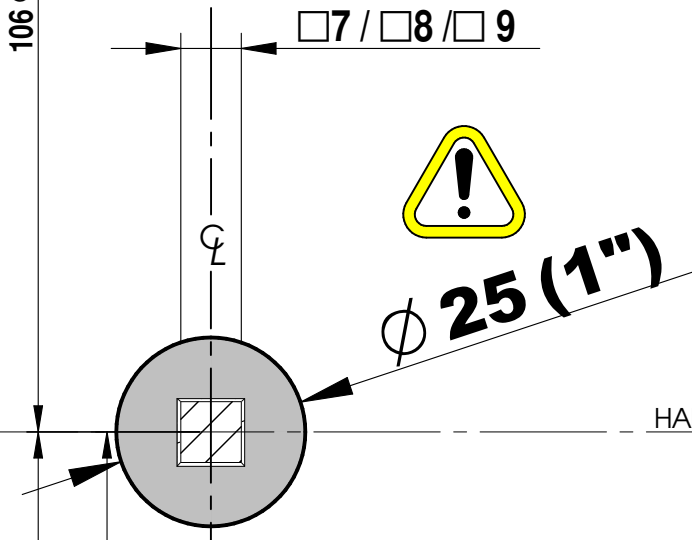

2-3/4" 2-3/8"

$\phi 14 (9/16")$

XS4 One Original

7 / 8 / 9

106 (4-11/64")

$\phi 25 (1")$

ϕ HANDLE AXIS

*OPTIONAL 7F MODEL
112 (4-7/16")

145 (5-23/32")

$\phi 14 (9/16")$

*OPTIONAL 7F MODEL

$\phi 14 (9/16")$

SALTO
inspiredaccess

2-3/4" 2-3/8"

200191
09/18

XS4 One Original

□ 7 / □ 8 / □ 9

145 (5-23/32")

* OPTIONAL 7F MODEL

SALTO
inspiredaccess